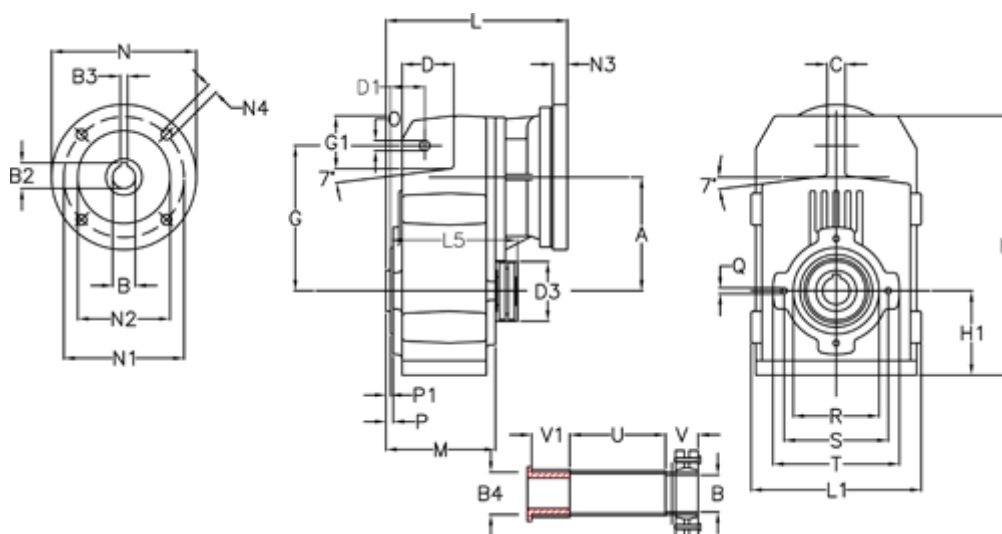

Article number: 29560222788320
 Description: Shaft mounted gear
 A253QF32-227,8-P63B5

Measures

A = 128.75	D1 = 43.5	I5 = 197.5	P1 = 3.5	V = 41
B = 32	d3 = 83	M = 135.5	Q = M10x14	V1 = 48
B1 = 11	G = 162	N = 140	R = 110	
B2 = 12.8	G1 = 58.0	N1 = 115	S = 130	
B3 = 4	H = 290.5	N2 = 95	T = 150	
B4 = 32	H1 = 93.5	N4 = M8x19	Tightening torque Nm adapter bushing = 6.0	
C = 20	L = 213.0	O = 13	Tightening torque Nm shrink disc = 7.0	
D = 57.0	L1 = 188	P = 6.0	U = 120.5	